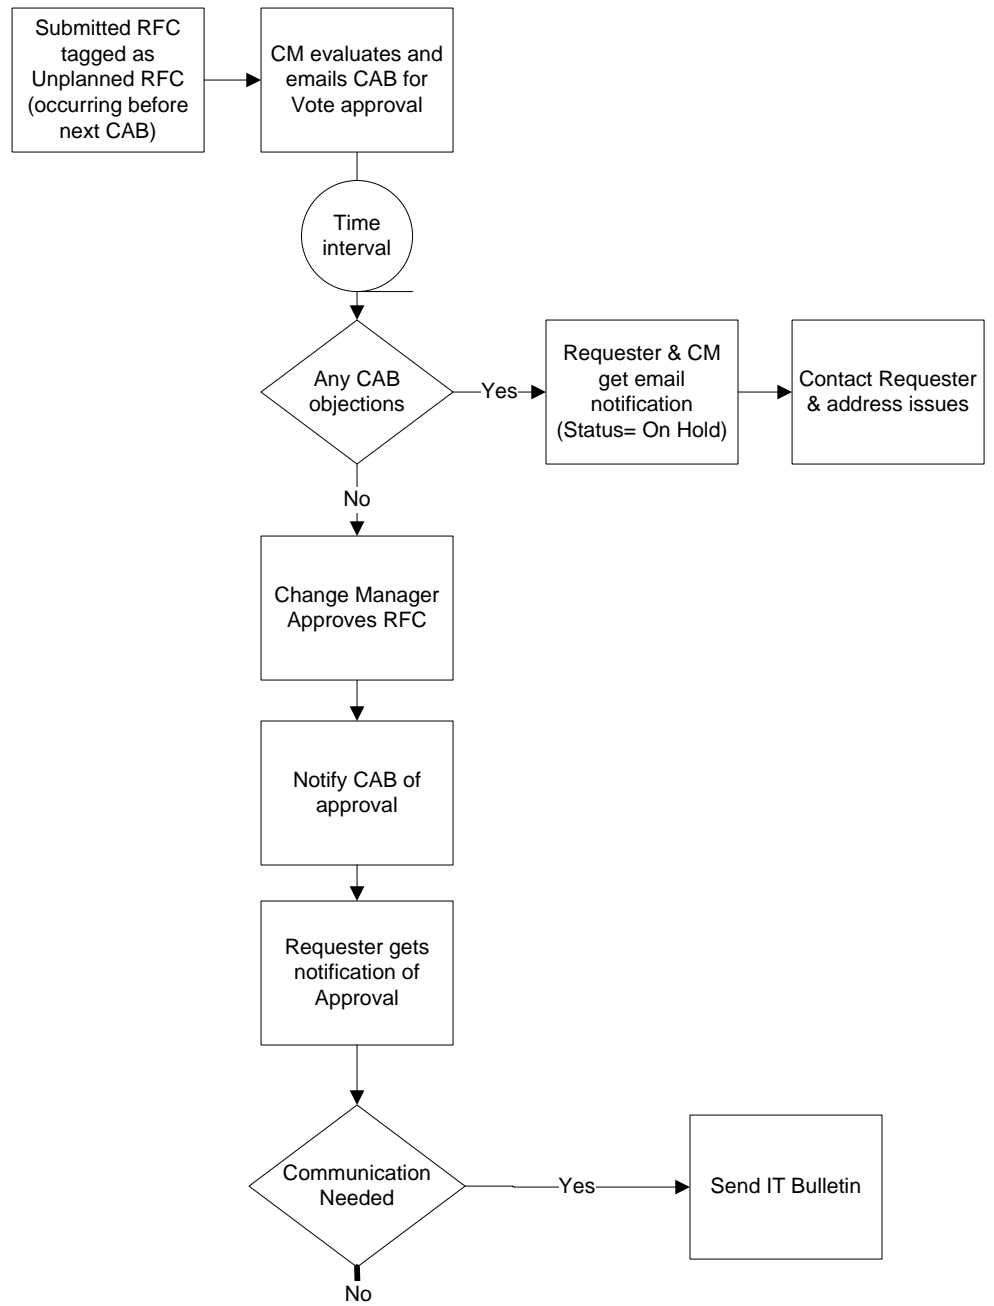

# Unplanned RFC Process

(Includes exploits/security issues)

Status = Vote Required, change type=Unplanned

---

## Validation Phase